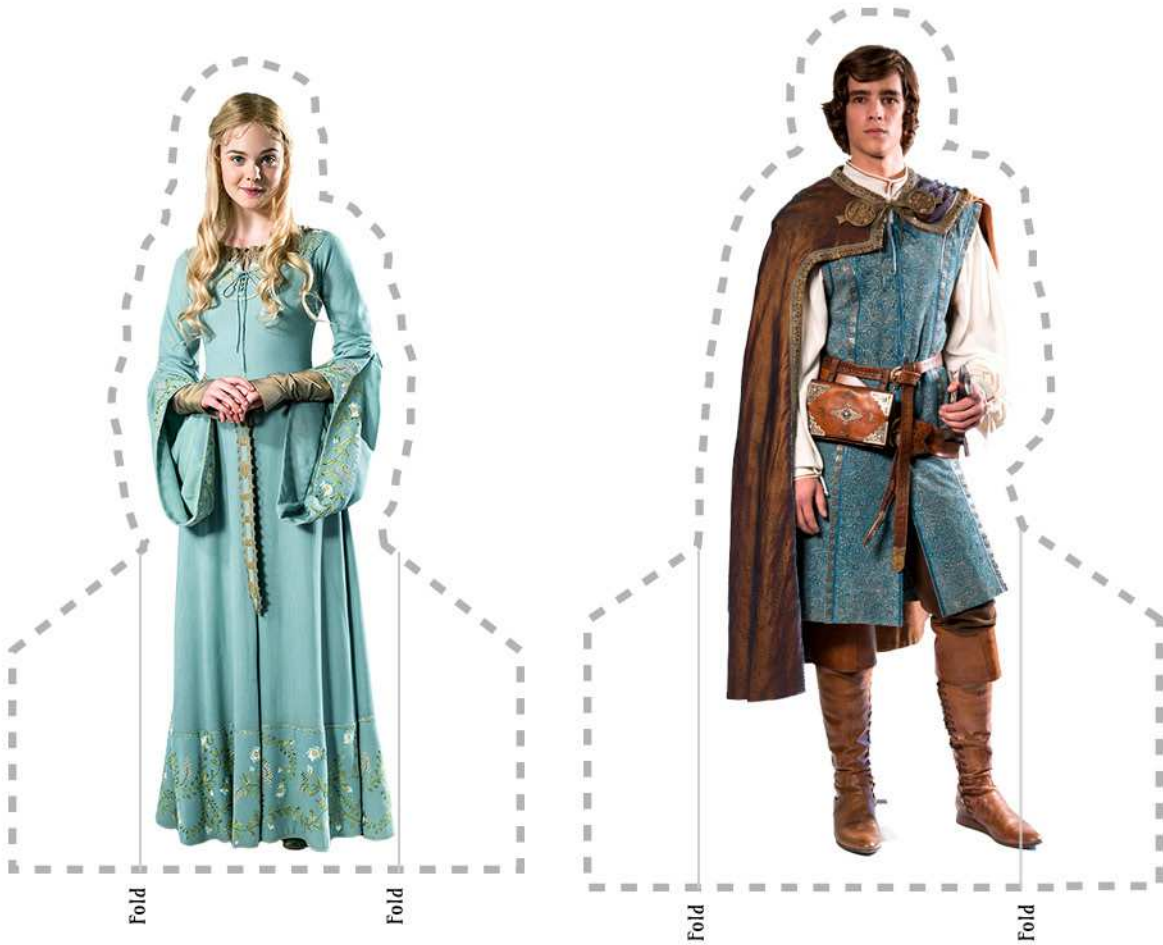

# Cut-out Scene Maker

Create your own adventures with these scenes and characters

Disney  
**MALEFICENT**  
In theatres May 30  
in 3D AND FROGL 3D AND IMAX 3D

# Disney MALEFICENT

In theatres May 30  
in 3D AND FGL ©3D AND IMAX 3D

Stick tab  
behind here

Fold

Fold

Fold

Fold

Fold

# Disney MALEFICENT

In theatres May 30  
in 3D AND FROGL 3D AND IMAX 3D

Stick tab  
behind here

Fold

Fold

Fold

Fold

Fold