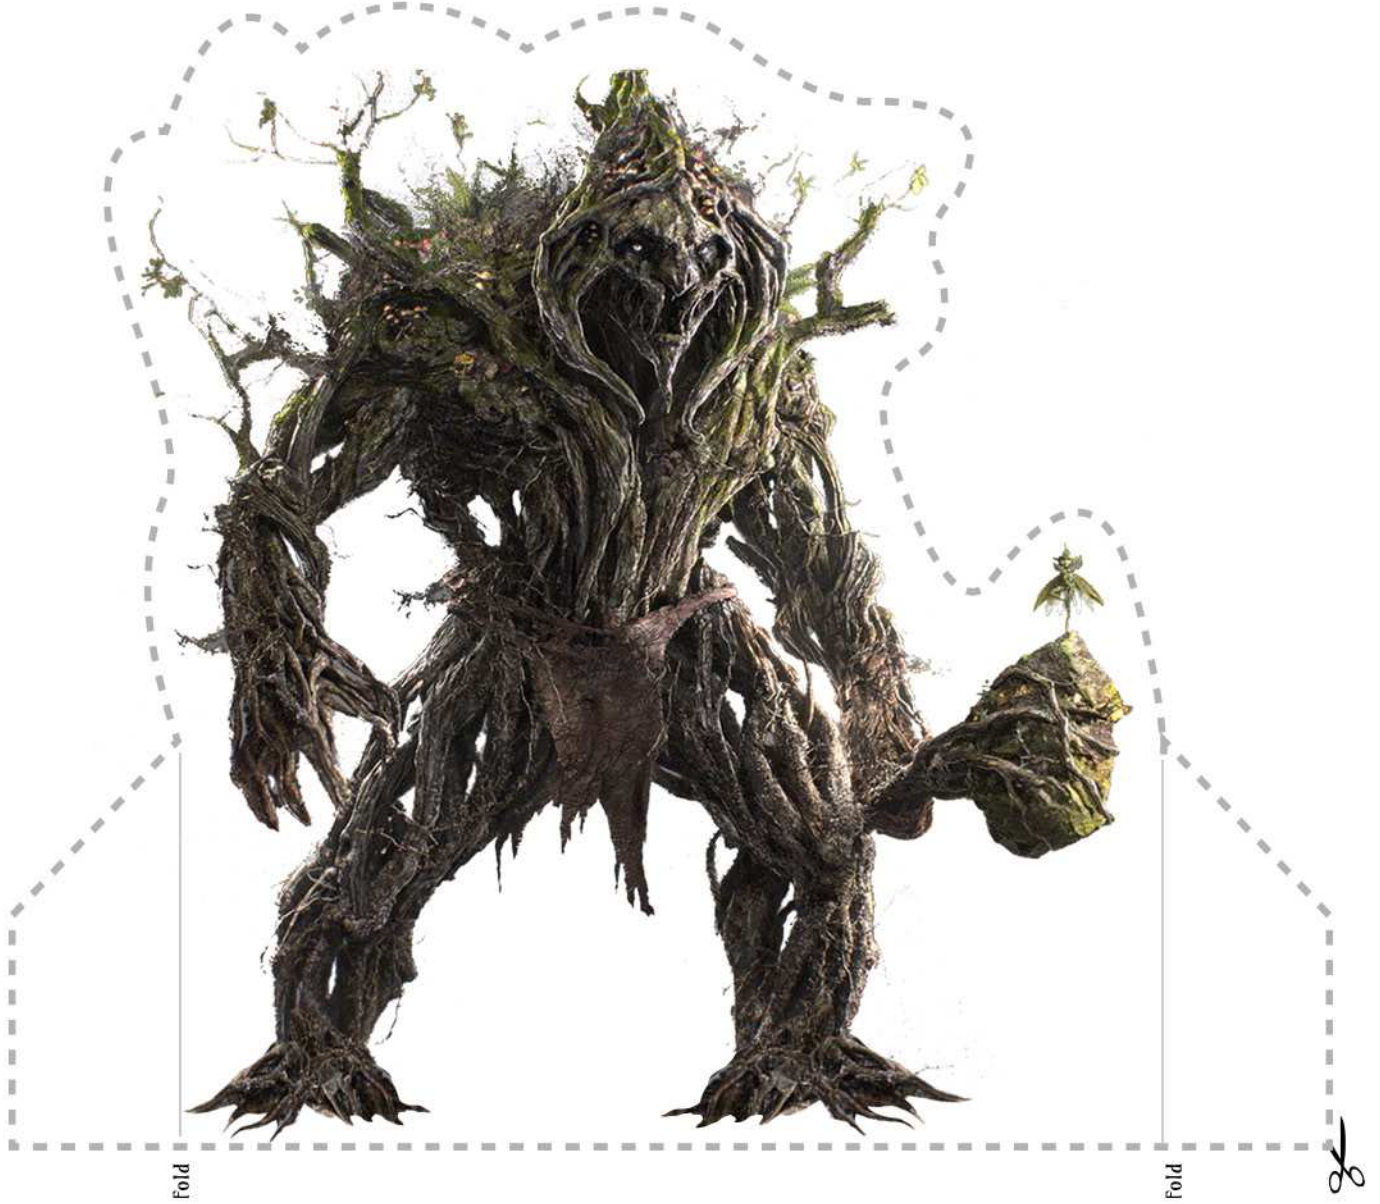

# Cut-out Scene Maker

Create your own adventures with these scenes and characters

Disney  
**MALEFICENT**  
In theatres May 30  
in 3D AND FROGL 3D AND IMAX 3D